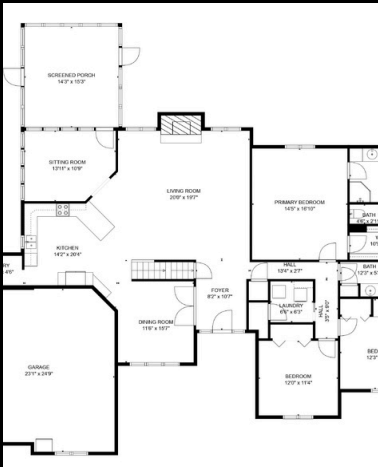

NTH PRODUCTIONS

2025 Pricing Guide

Commercial Rentals

NTH PRODUCTIONS

A LA CARTE PRICING

Aerial Photo/Video Included

PHOTOGRAPHY

0-3000 SQ. FEET.....	\$313
3001-5999 SQ. FEET.....	\$438
6000-8999 SQ. FEET.....	\$500
9000-11999 SQ. FEET.....	\$563
12000+ SQ. FEET.....	\$688

NTH PRODUCTIONS

MATTERPORT 3D TOUR

0-3000 SQ. FEET.....	\$438
3001-5999 SQ. FEET.....	\$563
6000-8999 SQ. FEET.....	\$688
9000-11999 SQ. FEET.....	\$813
12000+ SQ. FEET.....	\$1063

ADD-ONS

CUSTOM PROPERTY WEBSITE...	\$30
2D FLOOR PLAN.....	\$50
3D FLOOR PLAN.....	\$100
SOCIAL MEDIA VIDEO.....	\$250
EXTERIOR/LAND ONLY.....	\$250
VIRTUAL STAGING.....	\$30/PHOTO

NTH PRODUCTIONS

PACKAGES

Social Media Package

Interior, Exterior and Aerial Photos + 45s-60s
Vertical Social Media Video

Social Media + Matterport Package

Interior, Exterior and Aerial Photos + 45s-60s
Vertical Social Media Video + Matterport 3D Tour