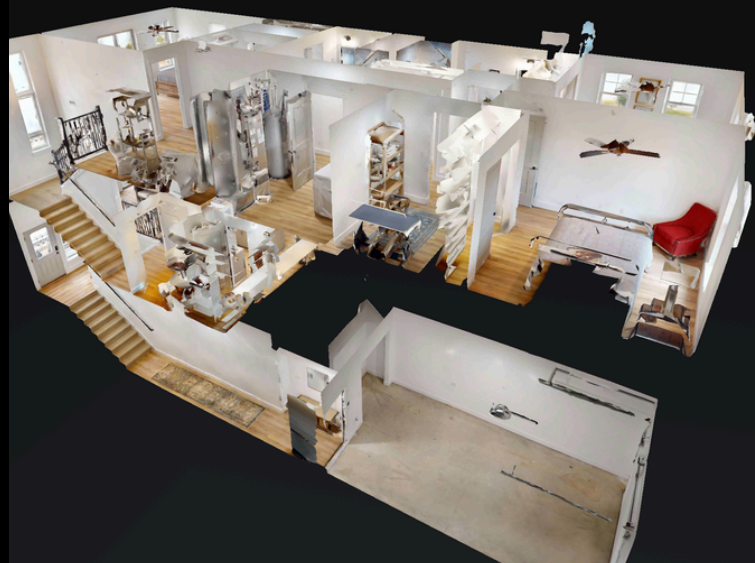

NTH PRODUCTIONS

MATTERPORT 3D TOUR

- 0-2000 SQ. FEET.....\$200
- 2001-3999 SQ. FEET.....\$250
- 4000-5999 SQ. FEET.....\$300
- 6000-7999 SQ. FEET.....\$350
- 8000+ SQ. FEET.....\$450

ADD-ONS

- CUSTOM PROPERTY WEBSITE...\$30
- 2D FLOOR PLAN.....\$50
- 3D FLOOR PLAN.....\$100
- VIRTUAL TWILIGHTS.....\$25
- “REAL” TWILIGHTS.....\$125
- SOCIAL MEDIA VIDEO.....\$150
- EXTERIOR/LAND ONLY.....\$150
- VIRTUAL STAGING.....\$26/PHOTO