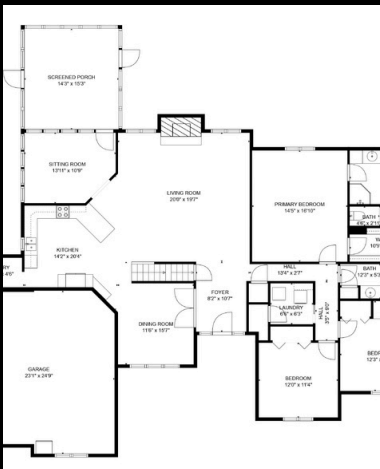

NTH PRODUCTIONS

2024 Pricing Guide

Residential
Listings

NTH PRODUCTIONS

A LA CARTE PRICING

Aerial Photo/Video Included

PHOTOGRAPHY

0-2000 SQ. FEET.....	\$150
2001-3999 SQ. FEET.....	\$250
4000-5999 SQ. FEET.....	\$300
6000-7999 SQ. FEET.....	\$350
8000+ SQ. FEET.....	\$450

VIDEO (1-3 MINUTES, LANDSCAPE)

0-2000 SQ. FEET.....	\$250
2001-3999 SQ. FEET.....	\$300
4000-5999 SQ. FEET.....	\$350
6000-7999 SQ. FEET.....	\$400
8000+ SQ. FEET.....	\$500

PHOTOGRAPHY/VIDEO

0-2000 SQ. FEET.....	\$400
2001-3999 SQ. FEET.....	\$500
4000-5999 SQ. FEET.....	\$600
6000-7999 SQ. FEET.....	\$700
8000+ SQ. FEET.....	\$900

NTH PRODUCTIONS

MATTERPORT 3D TOUR

- 0-2000 SQ. FEET.....\$200
- 2001-3999 SQ. FEET.....\$250
- 4000-5999 SQ. FEET.....\$300
- 6000-7999 SQ. FEET.....\$350
- 8000+ SQ. FEET.....\$450

ADD-ONS

- CUSTOM PROPERTY WEBSITE...\$30
- 2D FLOOR PLAN.....\$50
- 3D FLOOR PLAN.....\$100
- VIRTUAL TWILIGHTS.....\$25
- “REAL” TWILIGHTS.....\$125
- SOCIAL MEDIA VIDEO.....\$150
- EXTERIOR/LAND ONLY.....\$150
- VIRTUAL STAGING.....\$26/PHOTO