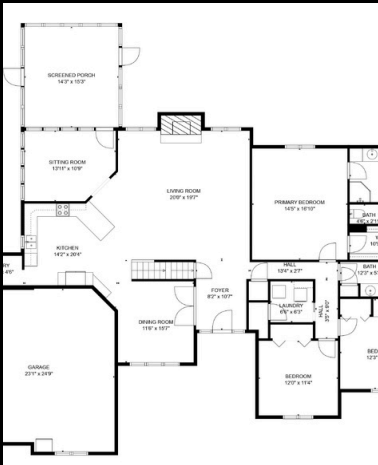

## PHOTOGRAPHY/VIDEO

0-3000 SQ. FEET.....	\$400
3001-5999 SQ. FEET.....	\$500
6000-8999 SQ. FEET.....	\$600
9000-11999 SQ. FEET.....	\$700
12000+ SQ. FEET.....	\$900

NTH PRODUCTIONS

## MATTERPORT 3D TOUR

0-3000 SQ. FEET.....	\$200
3001-5999 SQ. FEET.....	\$250
6000-8999 SQ. FEET.....	\$300
9000-11999 SQ. FEET.....	\$350
12000+ SQ. FEET.....	\$450

## ADD-ONS

CUSTOM PROPERTY WEBSITE...	\$30
2D FLOOR PLAN.....	\$50
3D FLOOR PLAN.....	\$100
SOCIAL MEDIA VIDEO.....	\$150
EXTERIOR/LAND ONLY.....	\$150
VIRTUAL STAGING.....	\$26/PHOTO

NTH PRODUCTIONS